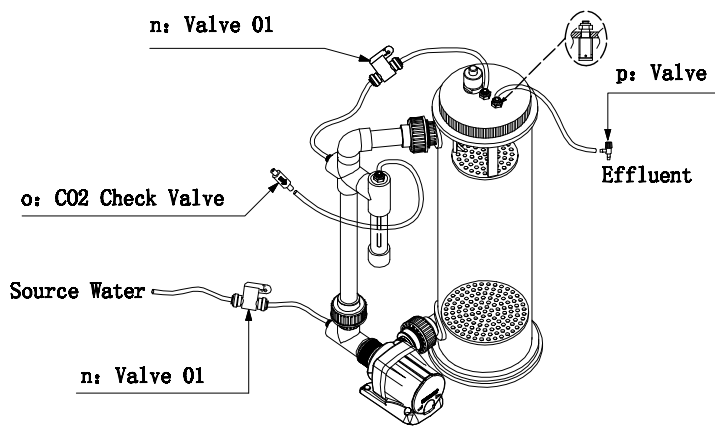

CalReact-140/200/220

Product	Pump	Diameter		Footprint				Height		Media Capacity		Tank Volume	
		mm	inch	mm	inch	mm	inch	L	US Gal	L	US Gal		
CalReact 140	VarioS 2	140	5.5	310	230	12.2	9.1	580	22.9	3.9	1.0	400-800	106-211
CalReact 200	VarioS 4	200	7.9	385	270	15.2	10.6	580	22.9	7.9	2.1	1100-1800	290-475
CalReact 220	VarioS 6	220	8.7	420	280	16.5	11.0	580	22.9	9.3	2.5	1400-2100	370-554