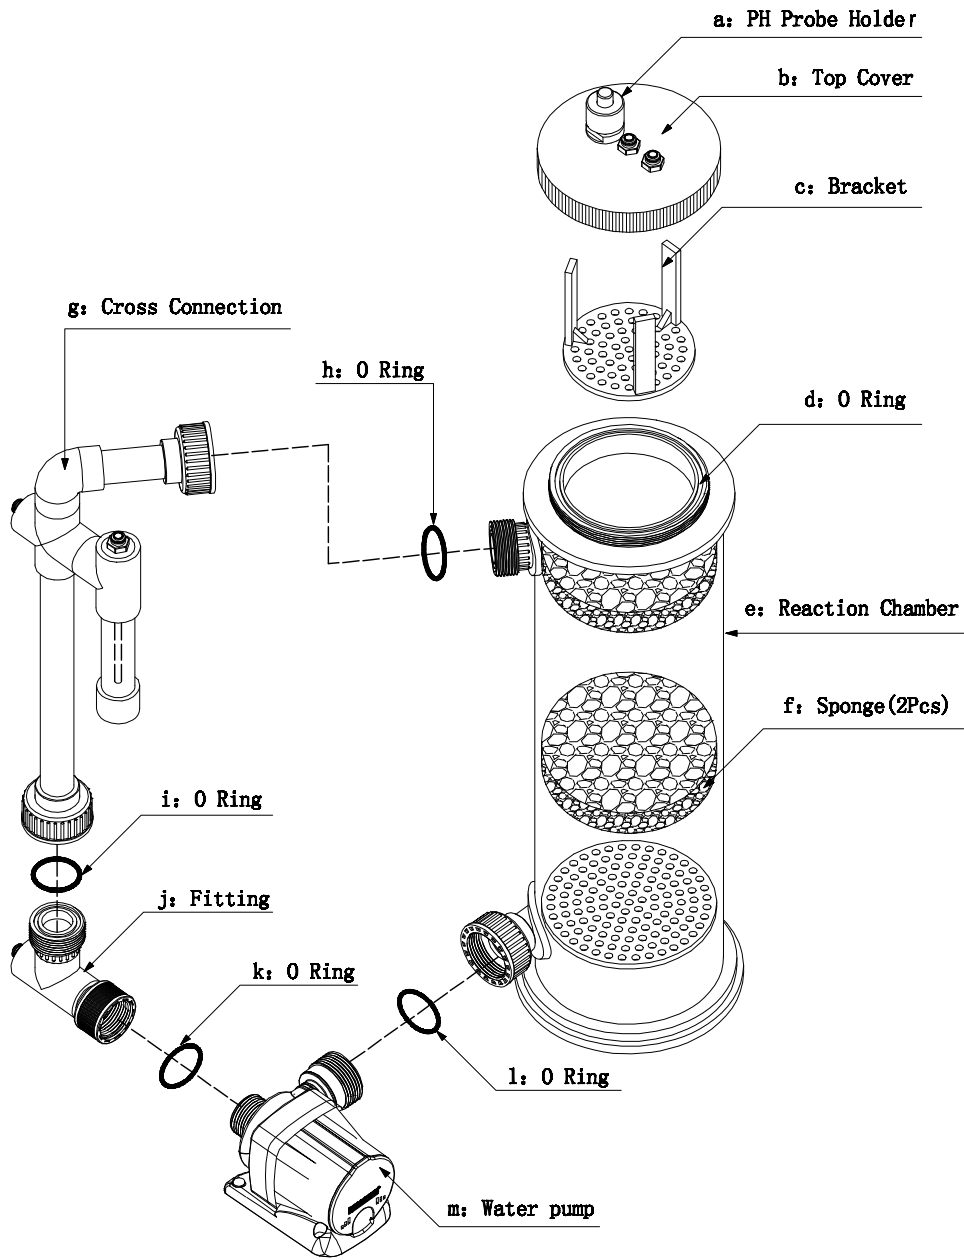

CalReact-140/200/220

Product	Pump	Diameter		Footprint				Height		Media Capacity		Tank Volume	
		mm	inch	mm	inch	mm	inch	L	US Gal	L	US Gal		
CalReact 140	VarioS 2	140	5.5	310	230	12.2	9.1	580	22.9	3.9	1.0	400-800	106-211
CalReact 200	VarioS 4	200	7.9	385	270	15.2	10.6	580	22.9	7.9	2.1	1100-1800	290-475
CalReact 220	VarioS 6	220	8.7	420	280	16.5	11.0	580	22.9	9.3	2.5	1400-2100	370-554